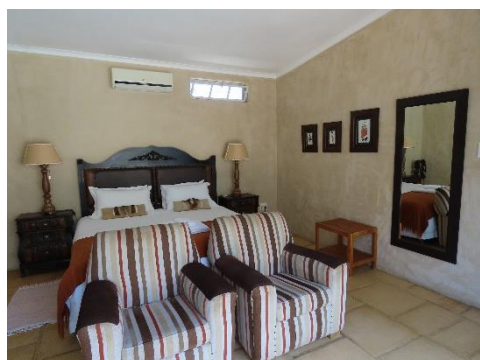

***RATES FOR 2023 – 2025 SEASONS MINIMUM STAY OF 2 NIGHTS APPLIES**

FEB 2024

ROOMS 1-6 – KING OR TWIN - RATES BELOW ARE PER ROOM – FOR 2023 - NO SELF-CATERING

01 JUNE TO 15 SEPT	1 PERSON	2 PEOPLE	3 PEOPLE	4 PEOPLE	16 SEPT TO 31 MAY	1 PERSON	2 PEOPLE	3 PEOPLE	4 PEOPLE
DB&B	3185.00	5840.00	-----	-----	DB&B	2500.00	4800.00	-----	-----

KING ROOM #1

KING ROOM #2

KING/TWIN #3

KING ROOM #4

DOUBLE ROOM #6

ROOM #7 – TWO DOUBLE BEDS

***RATES BELOW ARE PER ROOM – FOR 2023**

NO SELF-CATERING AVAILABLE

FEB 2024

ROOMS 1-6 – KING OR TWIN

SEMI-TENTED & TENTED BUSH CABINS (QUEEN BED)

RATES BELOW ARE PER ROOM FOR 2023 – 2025 SEASONS

NO SELF-CATERING

THESE ROOMS ARE MAX 2 PERSONS SHARING

01 JUNE TO 15 SEPT	1 PERSON	2 PEOPLE	3 PEOPLE	4 PEOPLE	16 SEPT TO 31 MAY	1 PERSON	2 PEOPLE	3 PEOPLE	4 PEOPLE
DB&B	3185.00	5840.00	-----	-----	DB&B	2500.00	4800.00	-----	-----

ROOM #7 – TWO DOUBLE BEDS

***RATES BELOW ARE PER ROOM FOR 2023 – 2025 SEASONS**

NO SELF-CATERING AVAILABLE

FAMILY ROOM

01 JUNE TO 15 SEPT	1 PERSON	2 PEOPLE	3 PEOPLE	4 PEOPLE	
DB&B	3185.00	5840.00	7860.00	9750.00	
16 SEPT TO 31 MAY	1 PERSON	2 PEOPLE	3 PEOPLE	4 PEOPLE	
DB&B	2500.00	4800.00	6850.00	8600.00	